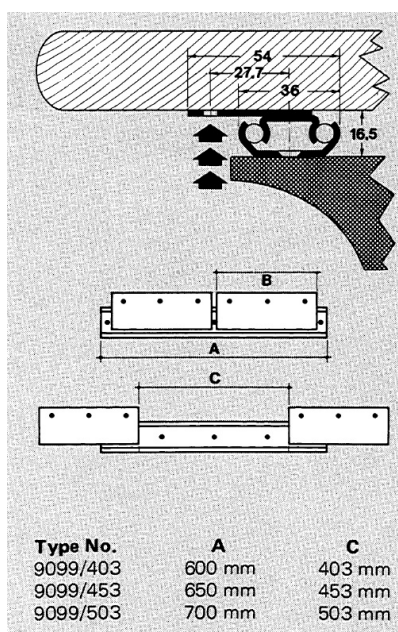

## Description:

Table Extension, 9099/450mm Opening, Slide F/Centre Column, Total Length: 650mm, Wing Size: 246mm

## Item number:

24.07.020-0

Units	Box	Carton	HS Code	Barcode
Pair	0	1	8302420090	
				5704866089012